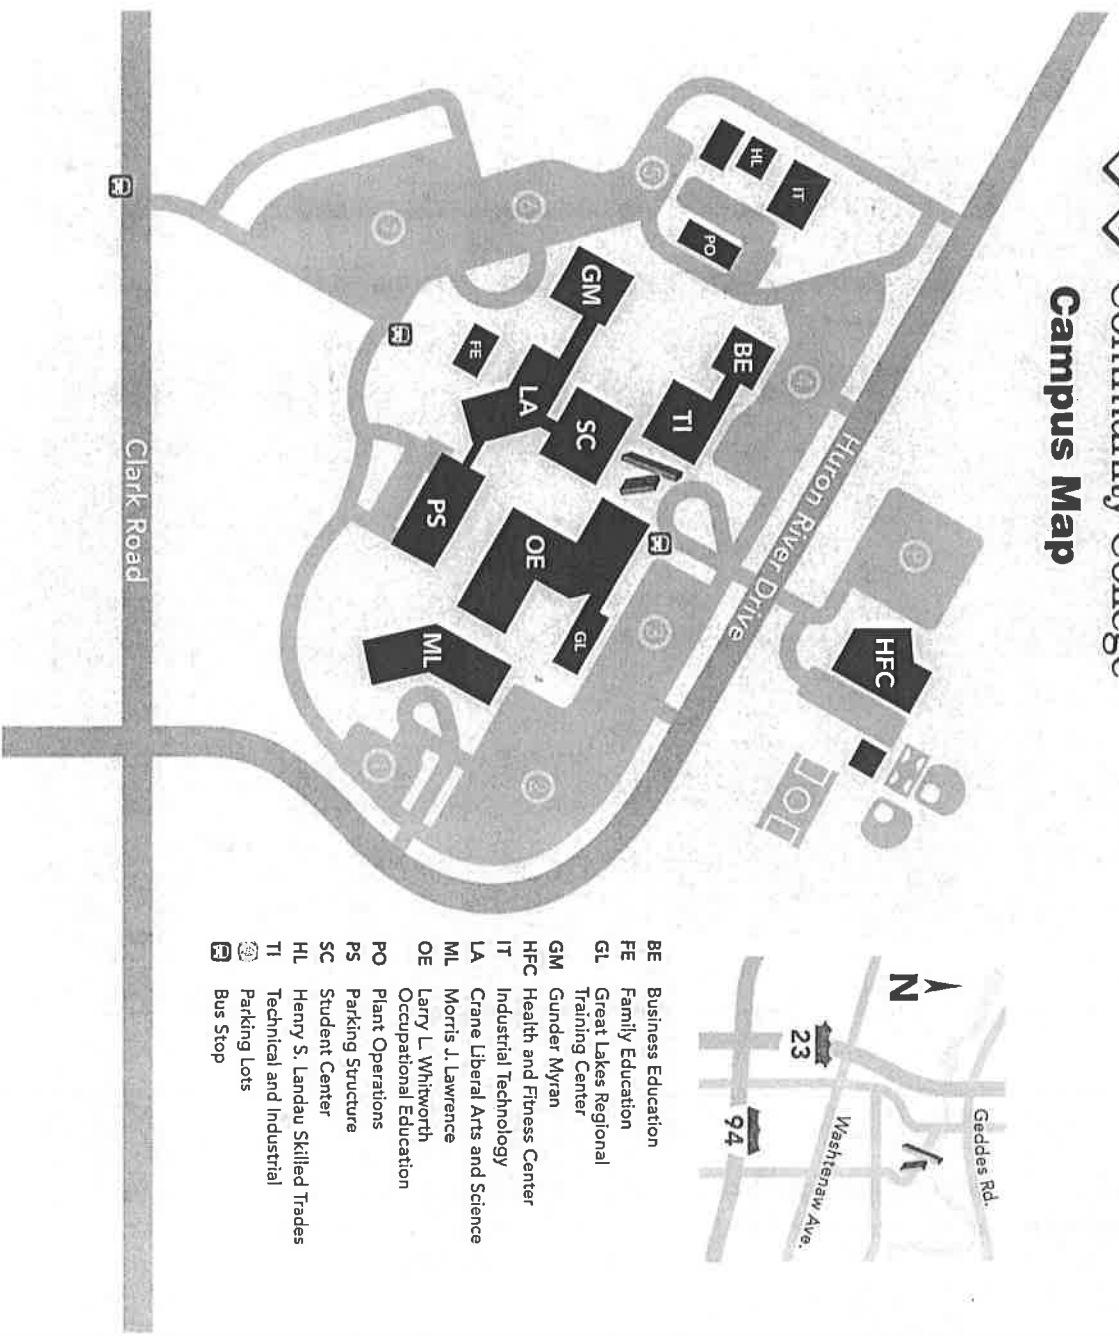

# Washtenaw Community College

## Campus Map

- BE Business Education
- FE Family Education
- GL Great Lakes Regional Training Center
- GM Gunder Myran
- HFC Health and Fitness Center
- IT Industrial Technology
- LA Crane Liberal Arts and Science
- ML Morris J. Lawrence
- OE Larry L. Whitworth Occupational Education
- PO Plant Operations
- PS Parking Structure
- SC Student Center
- HL Henry S. Landau Skilled Trades
- TI Technical and Industrial Parking Lots
-  Bus Stop

WTMC Orientation  
 will be held in  
 the ML Building.  
 Entrance to the ML  
 building is located  
 across the road from  
 St. Joseph Mercy  
 Emergency entrance  
 on Huron River Drive.